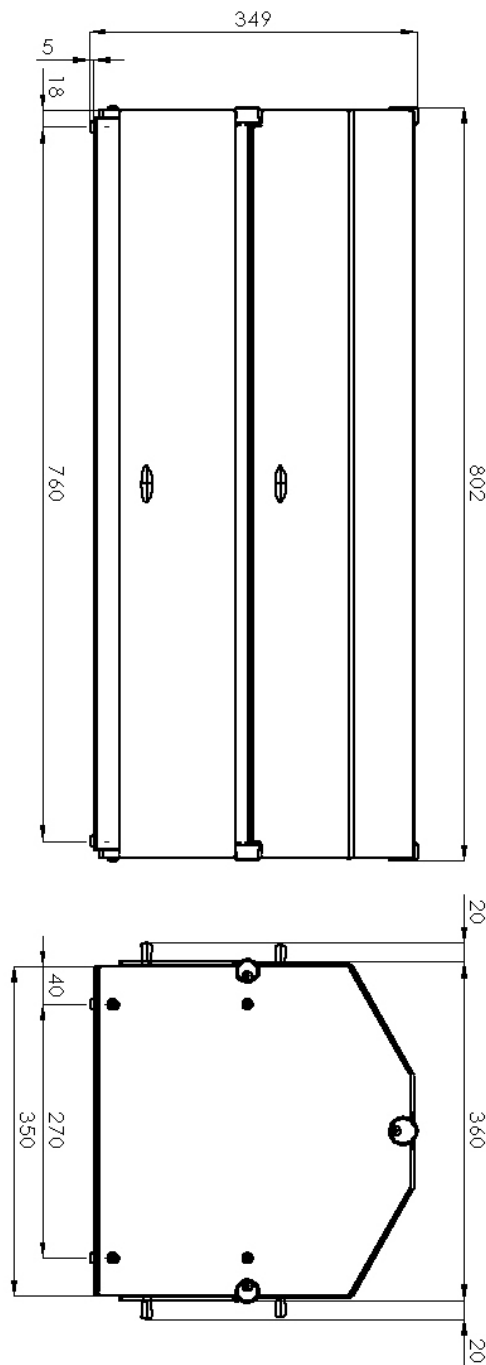

Technical data sheet

Product features

Display case neutral 1x shelf 80x35

Model	SAP Code	00004967
--------------	-----------------	----------

- Device properties: Neutral
- Opening of device: Two-sided

SAP Code	00004967	Net Height [mm]	412
Net Width [mm]	804	Net Weight [kg]	10.50
Net Depth [mm]	360		

Technical data sheet

Technical drawing

Display case neutral 1x shelf 80x35

Model

SAP Code

00004967

Technical data sheet

Technical parameters

2. Net Width [mm]:

804

8. Gross Height [mm]:

300

3. Net Depth [mm]:

360

9. Gross Weight [kg]:

12.00

4. Net Height [mm]:

412

10. Device properties:

Neutral

5. Net Weight [kg]:

10.50

11. Opening of device:

Two-sided